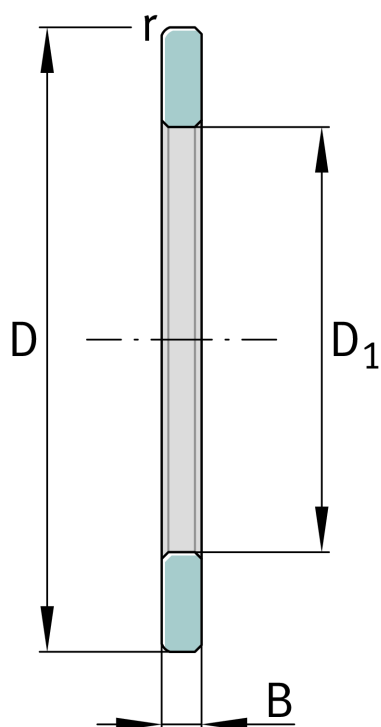

## ★ GS81110

Housing locating washer

Schaeffler ID:  
0000247830000

Axial cylindrical roller bearings 811, single  
direction, comprising K811, GS, WS

★ Preferred product

### Technical information

#### Main Dimensions & Performance Data

D	70 mm	Outside diameter
D <sub>1</sub>	52 mm	Bore diameter Housing washer
B	4 mm	Width outer ring
	50,8 g	Weight

#### Dimensions

	S	Locating feature bearing outer ring
r <sub>min</sub>	0,6 mm	Minimum chamfer dimension