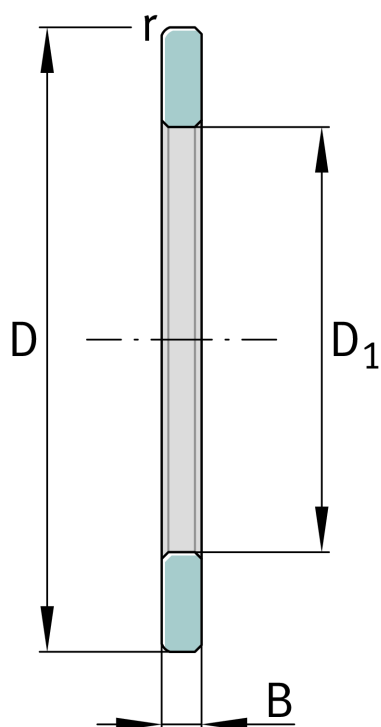

★ GS81113

Housing locating washer

Schaeffler ID:
0000248480000

Axial cylindrical roller bearings 811, single
direction, comprising K811, GS, WS

★ Preferred product

Technical information

Main Dimensions & Performance Data

D	90 mm	Outside diameter
D ₁	67 mm	Bore diameter Housing washer
B	5,25 mm	Width outer ring
	0,001 kg	Weight

Dimensions

	S	Locating feature bearing outer ring
r _{min}	1 mm	Minimum chamfer dimension