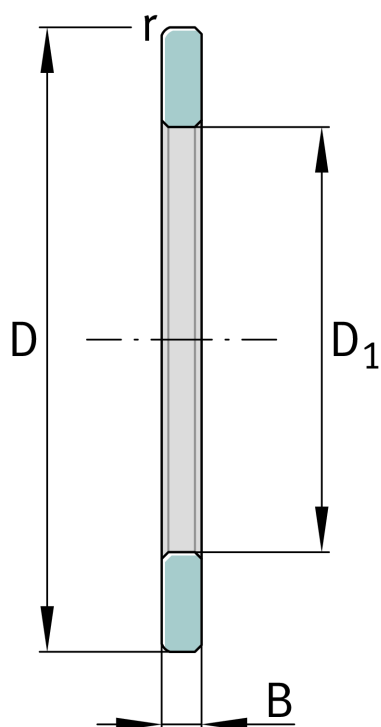

★ GS81115

Housing locating washer

Schaeffler ID:
0000248800000

Axial cylindrical roller bearings 811, single
direction, comprising K811, GS, WS

★ Preferred product

Technical information

Main Dimensions & Performance Data

D	100 mm	Outside diameter
D ₁	77 mm	Bore diameter Housing washer
B	5,75 mm	Width outer ring
	0,001 kg	Weight

Dimensions

	S	Locating feature bearing outer ring
r _{min}	1 mm	Minimum chamfer dimension