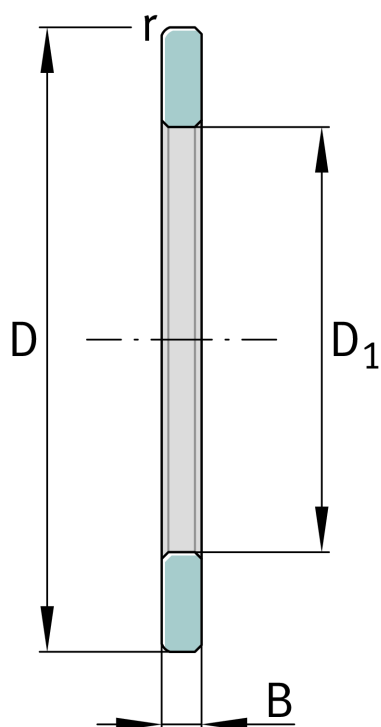

## ★ GS81116

Housing locating washer

Schaeffler ID:  
0000249020000

Axial cylindrical roller bearings 811, single direction, comprising K811, GS, WS

★ Preferred product

### Technical information

#### Main Dimensions & Performance Data

D	105 mm	Outside diameter
D <sub>1</sub>	82 mm	Bore diameter Housing washer
B	5,75 mm	Width outer ring
	0,001 kg	Weight

#### Dimensions

	S	Locating feature bearing outer ring
r <sub>min</sub>	1 mm	Minimum chamfer dimension