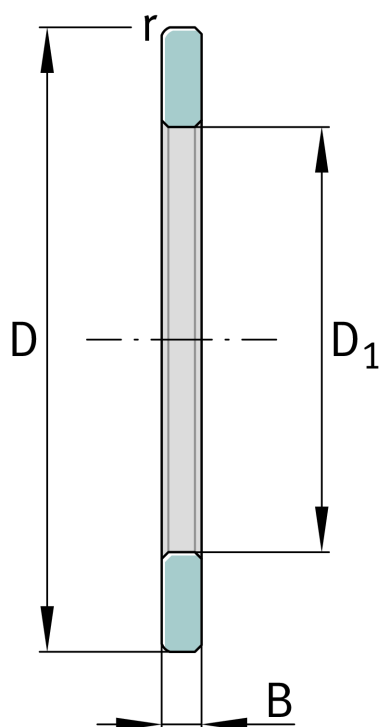

★ GS81117

Housing locating washer

Schaeffler ID:
0000249290000

Axial cylindrical roller bearings 811, single direction, comprising K811, GS, WS

★ Preferred product

Technical information

Main Dimensions & Performance Data

D	110 mm	Outside diameter
D ₁	87 mm	Bore diameter Housing washer
B	5,75 mm	Width outer ring
	0,002 kg	Weight

Dimensions

	S	Locating feature bearing outer ring
r _{min}	1 mm	Minimum chamfer dimension