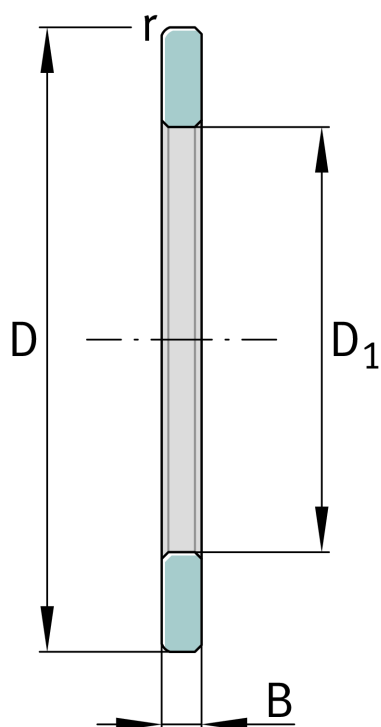

★ GS81120

Housing locating washer

Schaeffler ID:
0000249610000

Axial cylindrical roller bearings 811, single
direction, comprising K811, GS, WS

★ Preferred product

Technical information

Main Dimensions & Performance Data

D	135 mm	Outside diameter
D ₁	102 mm	Bore diameter Housing washer
B	7 mm	Width outer ring
	0,003 kg	Weight

Dimensions

	S	Locating feature bearing outer ring
r _{min}	1 mm	Minimum chamfer dimension