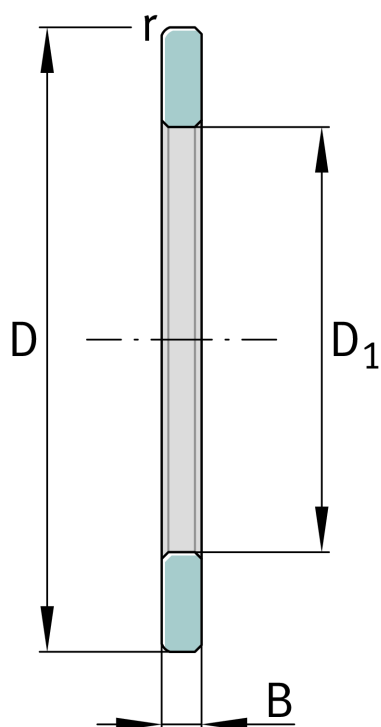

## ★ GS81130

Housing locating washer

Schaeffler ID:  
0000251510000

Axial cylindrical roller bearings 811, single  
direction, comprising K811, GS, WS

★ Preferred product

### Technical information

#### Main Dimensions & Performance Data

D	190 mm	Outside diameter
D <sub>1</sub>	152 mm	Bore diameter Housing washer
B	9,5 mm	Width outer ring
	0,734 kg	Weight

#### Dimensions

	S	Locating feature bearing outer ring
r <sub>min</sub>	1 mm	Minimum chamfer dimension