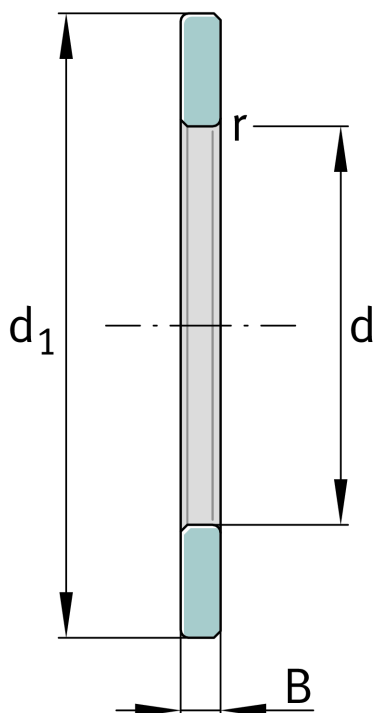

## ★ WS81102

Shaft locating washer

Schaeffler ID:  
0000251600000

Axial cylindrical roller bearings 811, single direction, comprising K811, GS, WS

★ Preferred product

### Technical information

#### Main Dimensions & Performance Data

|                |         |                            |
|----------------|---------|----------------------------|
| d              | 15 mm   | Bore diameter              |
| d <sub>1</sub> | 28 mm   | Lip diameter shaft washer  |
| B              | 2,75 mm | Height shaft washer        |
| Z              |         | Bore diameter shaft washer |
|                | 9 g     | Weight                     |

#### Mounting dimensions

|                  |        |                           |
|------------------|--------|---------------------------|
| r <sub>min</sub> | 0,3 mm | minimum chamfer dimension |
|------------------|--------|---------------------------|