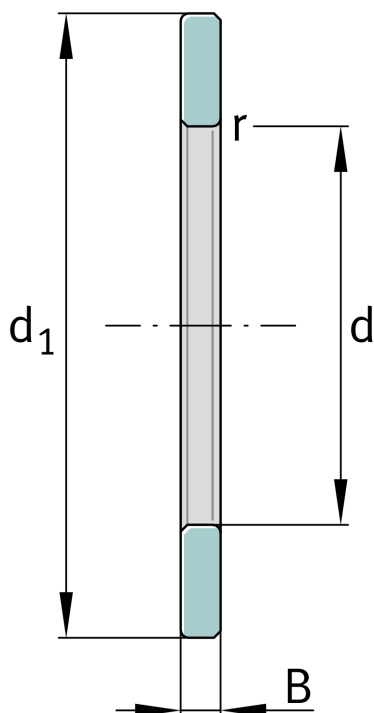

## ★ WS81105

Shaft locating washer

Schaeffler ID:  
0000252240000

Axial cylindrical roller bearings 811, single  
direction, comprising K811, GS, WS

★ Preferred product

### Technical information

#### Main Dimensions & Performance Data

d	25 mm	Bore diameter
d <sub>1</sub>	42 mm	Lip diameter shaft washer
B	3 mm	Height shaft washer
Z		Bore diameter shaft washer
	19,6 g	Weight

#### Mounting dimensions

r <sub>min</sub>	0,6 mm	minimum chamfer dimension
------------------	--------	---------------------------