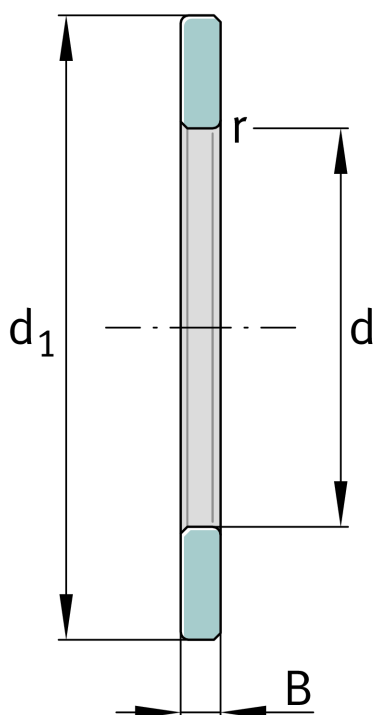

★ WS81106

Shaft locating washer

Schaeffler ID:
0000252400000

Axial cylindrical roller bearings 811, single
direction, comprising K811, GS, WS

★ Preferred product

Technical information

Main Dimensions & Performance Data

d	30 mm	Bore diameter
d ₁	47 mm	Lip diameter shaft washer
B	3 mm	Height shaft washer
Z		Bore diameter shaft washer
	22,5 g	Weight

Mounting dimensions

r _{min}	0,6 mm	minimum chamfer dimension
------------------	--------	---------------------------