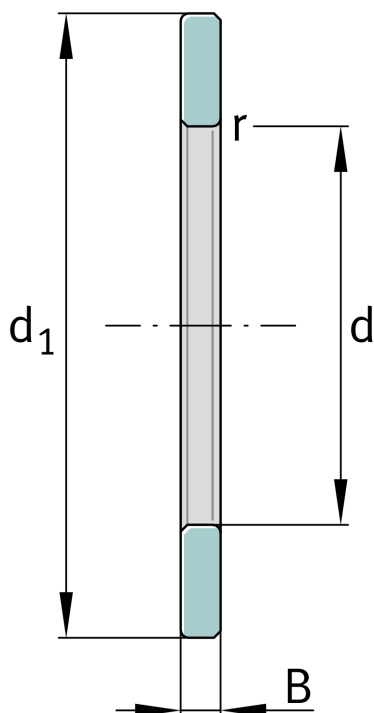

★ WS81128

Shaft locating washer

Schaeffler ID:
0000256400000

Axial cylindrical roller bearings 811, single
direction, comprising K811, GS, WS

★ Preferred product

Technical information

Main Dimensions & Performance Data

d	140 mm	Bore diameter
d ₁	178 mm	Lip diameter shaft washer
B	9,5 mm	Height shaft washer
Z		Bore diameter shaft washer
	0,678 kg	Weight

Mounting dimensions

r _{min}	1 mm	minimum chamfer dimension
------------------	------	---------------------------