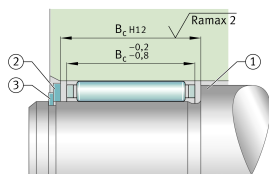

Technical information

Temperature range

T_{min}	-20 °C	Operating temperature min.
T_{max}	120 °C	Operating temperature max.
	0,7 g	Weight

Main Dimensions & Performance Data

F_w	5 mm	Inner diameter of needle roller complement
E_w	8 mm	Outside diameter of needle roller complement
B_c	8 mm	Width
C_r	2.350 N	Basic dynamic load rating, radial
C_{0r}	1.920 N	Basic static load rating, radial
C_{ur}	242 N	Fatigue load limit, radial
n_G	39.000 1/min	Limiting speed
n_{gr}	48.000 1/min	Reference speed