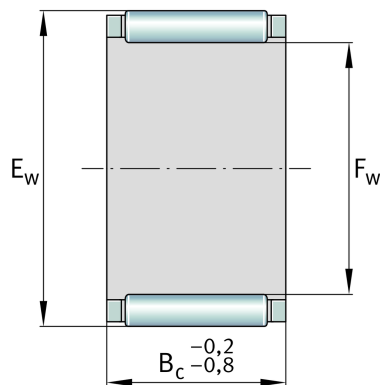

★ K5X8X8-TV

Needle roller cage assembly

Schaeffler ID:
0000312596063

Needle roller cage assembly K...-TV, single row

★ Preferred product

Technical information

Temperature range

T_{min}	-20 °C	Operating temperature min.
T_{max}	120 °C	Operating temperature max.
	0,7 g	Weight

Main Dimensions & Performance Data

F_w	5 mm	Inner diameter of needle roller complement
E_w	8 mm	Outside diameter of needle roller complement
B_c	8 mm	Width
C_r	2.350 N	Basic dynamic load rating, radial
C_{0r}	1.920 N	Basic static load rating, radial
C_{ur}	242 N	Fatigue load limit, radial
n_G	39.000 1/min	Limiting speed
n_{gr}	48.000 1/min	Reference speed