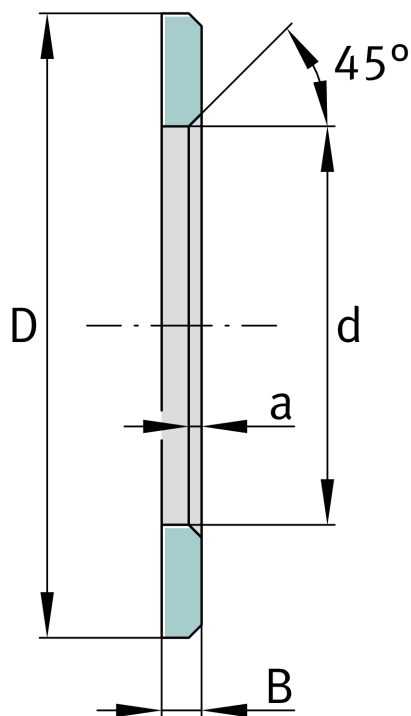

★ LS2035

Bearing washer

Schaeffler ID:
0000550340000

Bearing washers, suitable for AXK and K811

★ Preferred product

Technical information

Main Dimensions & Performance Data

d	20 mm	Bore diameter track washer
D	35 mm	Outside diameter track washer
B	2,75 mm	Width
	45 °	Chamfer Angle
a _{min}	0,5 mm	Chamfer width
	12,7 g	Weight