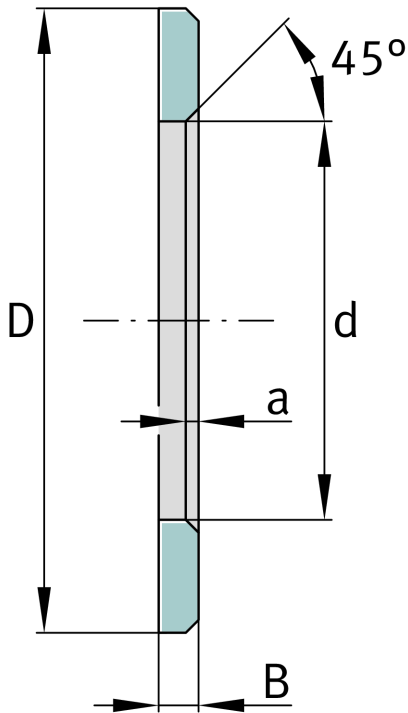

## ★ LS6085

Bearing washer

Schaeffler ID:  
0000550690000

Bearing washers, suitable for AXK and K811

★ Preferred product

### Technical information

#### Main Dimensions & Performance Data

d	60 mm	Bore diameter track washer
D	85 mm	Outside diameter track washer
B	4,75 mm	Width
	45 °	Chamfer Angle
a <sub>min</sub>	1,5 mm	Chamfer width
	0,097 kg	Weight