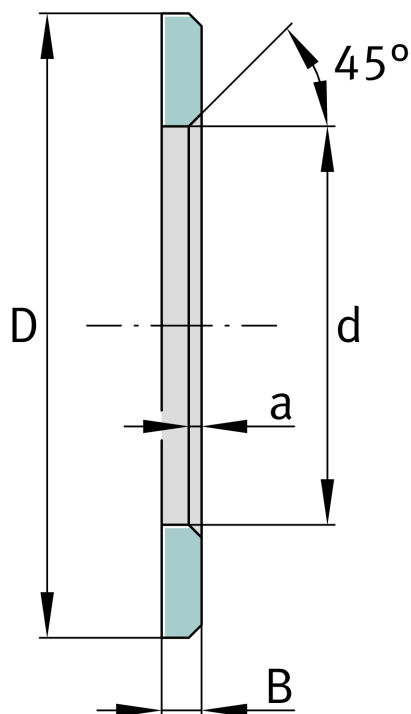

★ LS3552

Bearing washer

Schaeffler ID:
0000550930000

Bearing washers, suitable for AXK and K811

★ Preferred product

Technical information

Main Dimensions & Performance Data

d	35 mm	Bore diameter track washer
D	52 mm	Outside diameter track washer
B	3,5 mm	Width
	45 °	Chamfer Angle
a _{min}	1 mm	Chamfer width
	28,8 g	Weight