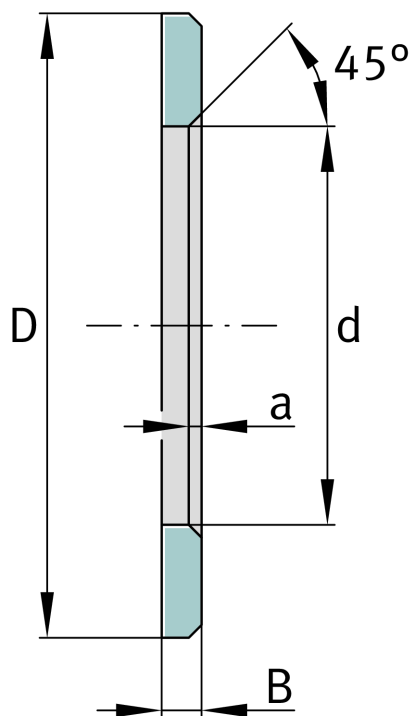

★ LS90120

Bearing washer

Schaeffler ID:
0000551150000

Bearing washers, suitable for AXK and K811

★ Preferred product

Technical information

Main Dimensions & Performance Data

d	90 mm	Bore diameter track washer
D	120 mm	Outside diameter track washer
B	6,5 mm	Width
	45 °	Chamfer Angle
a _{min}	1,5 mm	Chamfer width
	0,234 kg	Weight