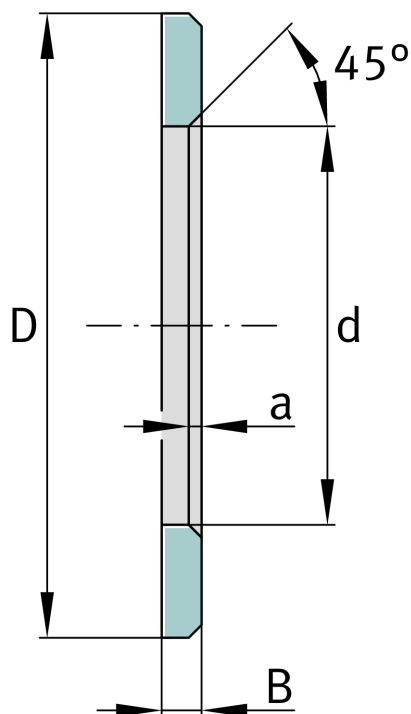

★ LS100135

Bearing washer

Schaeffler ID:
0000551230000

Bearing washers, suitable for AXK and K811

★ Preferred product

Technical information

Main Dimensions & Performance Data

d	100 mm	Bore diameter track washer
D	135 mm	Outside diameter track washer
B	7 mm	Width
	45 °	Chamfer Angle
a _{min}	1,5 mm	Chamfer width
	0,35 kg	Weight