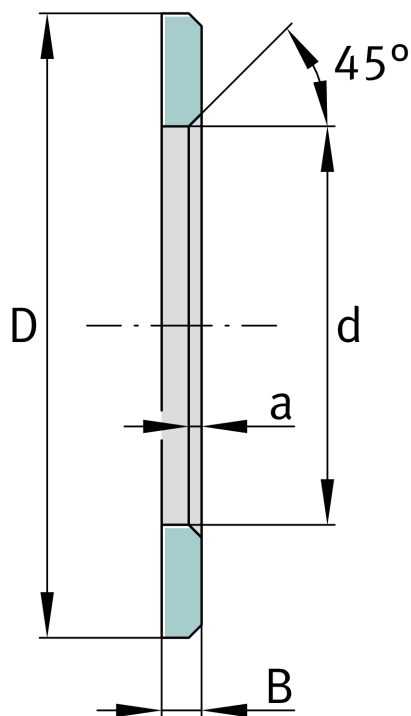

★ LS4565

Bearing washer

Schaeffler ID:
0000551580000

Bearing washers, suitable for AXK and K811

★ Preferred product

Technical information

Main Dimensions & Performance Data

d	45 mm	Bore diameter track washer
D	65 mm	Outside diameter track washer
B	4 mm	Width
	45 °	Chamfer Angle
a _{min}	1 mm	Chamfer width
	50,1 g	Weight