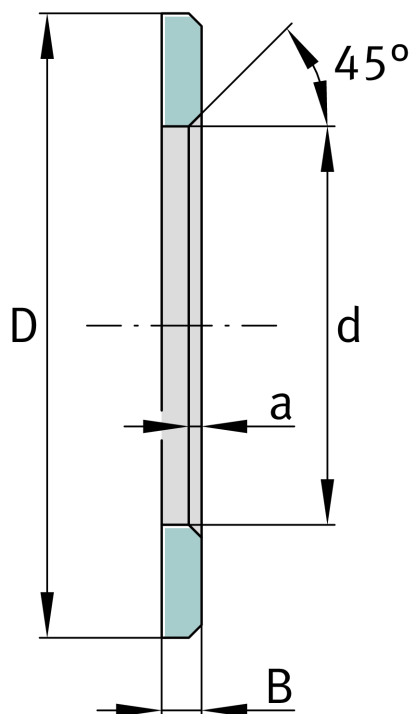

★ LS120155

Bearing washer

Schaeffler ID:
0000552040000

Bearing washers, suitable for AXK and K811

★ Preferred product

Technical information

Main Dimensions & Performance Data

d	120 mm	Bore diameter track washer
D	155 mm	Outside diameter track washer
B	7 mm	Width
	45 °	Chamfer Angle
a _{min}	1,5 mm	Chamfer width
	0,004 kg	Weight