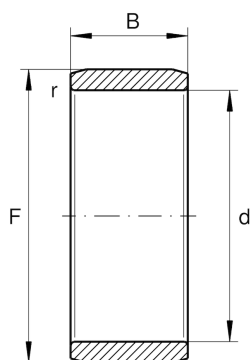

★ LR12X15X16,5

Inner ring

Schaeffler ID:
0000596680000

Inner ring LR, cylindrical

★ Preferred product

Technical information

Main Dimensions & Performance Data

d	12 mm	Bore diameter
B	16,5 mm	Width
	30 °	Chamfer angle
	8 g	Weight