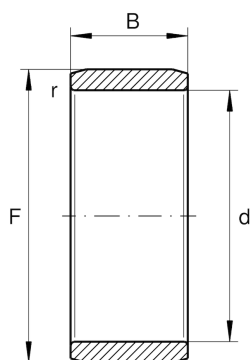

★ LR17X20X30,5

Inner ring

Schaeffler ID:
0000597140000

Inner ring LR, cylindrical

★ Preferred product

Technical information

Main Dimensions & Performance Data

d	17 mm	Bore diameter
B	30,5 mm	Width
	30 °	Chamfer angle
	20,47 g	Weight