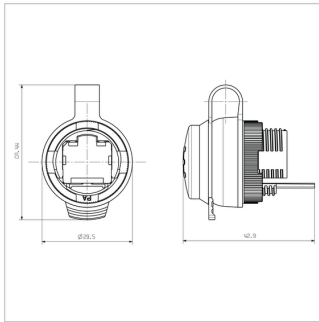

IE-FCM-RJ45-C

Weidmüller Interface GmbH & Co. KG
Klingenbergstraße 26
D-32758 Detmold
Germany

www.weidmueller.com

Drawings

Dimensioned drawing