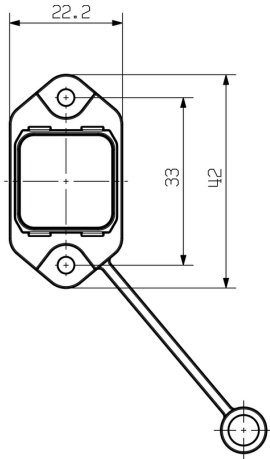

Depth	13.2 mm	Depth (inches)	0.52 inch
Height	42 mm	Height (inches)	1.654 inch
Width	22.2 mm	Width (inches)	0.874 inch
Net weight	14.897 g		

Temperatures

Operating temperature	-40 °C...70 °C	Operating temperature, min.	-40 °C
Operating temperature, max.	70 °C		

General data

Colour		Configuration	Plug housing with labelling tag holder: 9*11 mm; suitable for holding RJ45 and fibre-optic inserts
	Miscellaneous		
Housing main material	Zinc diecast	Plugging cycles	750
Protection degree	IP67		

www.weidmueller.com

Drawings

Dimensioned drawing

Dimensioned drawing