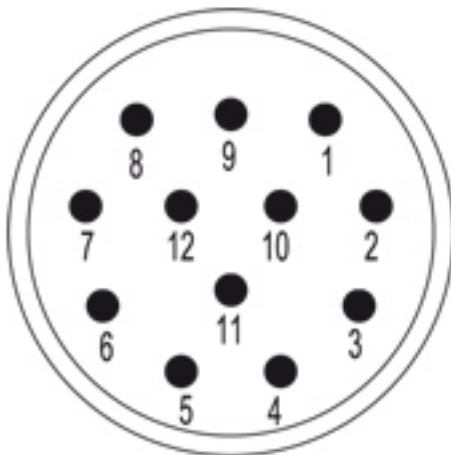

SAI-M23-SE-12**Weidmüller Interface GmbH & Co. KG**

Klingenbergstraße 26

D-32758 Detmold

Germany

www.weidmueller.com

Pinning

The M23 round plug-in connectors offer a high number of mating cycles, high current-carrying capacity and high contact-density coupled with minimum dimensions. Enclosures, inserts and crimp contacts need to be ordered separately.

General ordering data

Version	Sensor/Actuator plug-in connector, Insert
Order No.	1170070000
Type	SAI-M23-SE-12
GTIN (EAN)	4032248962044
Qty.	1 pc(s).

Creation date March 7, 2023 5:53:12 PM CET

Catalogue status 03.03.2023 / We reserve the right to make technical changes.

Technical data customisable plug-in connectors

Coding	none	Coding possibilities for M23 signal inserts	H, N, S, X, Y, Z
Housing main material	Thermoplastic polyamide PA 6, PBT	Number of poles	12
Plugging cycles	> 1000	Pollution severity	3
Rated current	8 A	Rated current	1 mm contact = 8 A
Rated voltage	200 V	Rated voltage	1 mm contact= 200 V
Type of connection	Crimp connection		

www.weidmueller.com

Drawings

Pinning

Dimensioned drawing

Technical data

Number of positions	6	7	9	12	16	17	19			
Number of contacts	6	7	8	1	12	16	17	16	3	
Contacte	mm	2	2	1	2	1	1	1	1	1.5