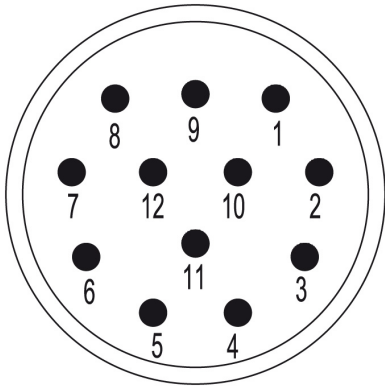

www.weidmueller.com

Drawings

Pinning

Dimensioned drawing

Technical data

Number of positions	6	7	9	12	16	17	19			
Number of contacts	6	7	8	1	12	16	17	16	3	
Contacte	mm	2	2	1	2	1	1	1	1	1.5