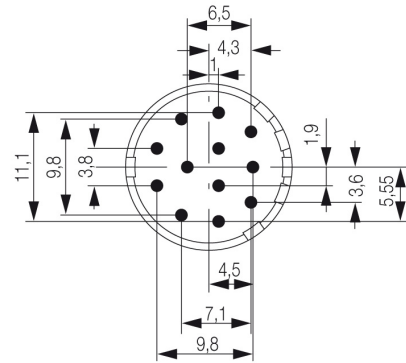

Technical data customisable plug-in connectors

Coding	none	Coding possibilities for M23 signal inserts	H, N, S, X, Y, Z
Housing main material	Thermoplastic polyamide PA 6, PBT	Number of poles	12
Plugging cycles	> 1000	Pollution severity	3
Rated current	8 A	Rated current	1 mm contact = 8 A
Rated voltage	200 V	Rated voltage	1 mm contact= 200 V
Type of connection	Crimp connection		

www.weidmueller.com

Drawings

Pinning

Dimensioned drawing

Technical data

Number of positions	6	7	9	12	16	17	19			
Number of contacts	6	7	8	1	12	16	17	16	3	
Contacte	mm	2	2	1	2	1	1	1	1	1.5