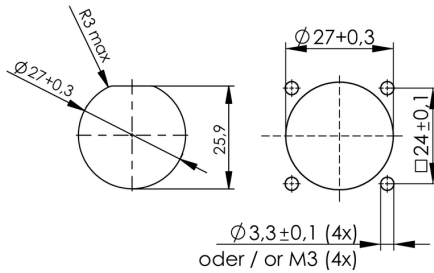

IE-BS-V01M-SCRJ-MM

Weidmüller Interface GmbH & Co. KG
Klingenbergstraße 26
D-32758 Detmold
Germany

Zeichnungen

www.weidmueller.com

Installation cut-out

Mounting cut-out: 1. With central screw connection / 2. For mounting with four M3 screws