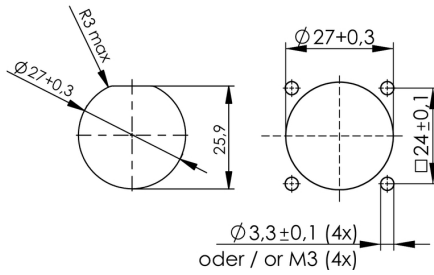

IE-BS-V01M-SCRJ-SM

Weidmüller Interface GmbH & Co. KG
Klingenbergstraße 26
D-32758 Detmold
Germany

Zeichnungen

www.weidmueller.com

Installation cut-out

Mounting cut-out: 1. With central screw connection / 2. For mounting with four M3 screws