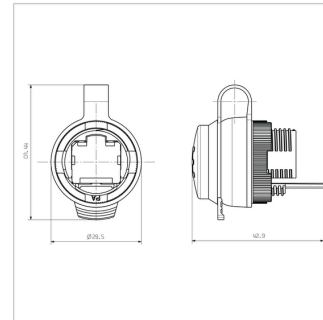

Fax. +49 5231 14-2083

Drawings

Dimensioned drawing info@weidmueller.com

Installation cut-out