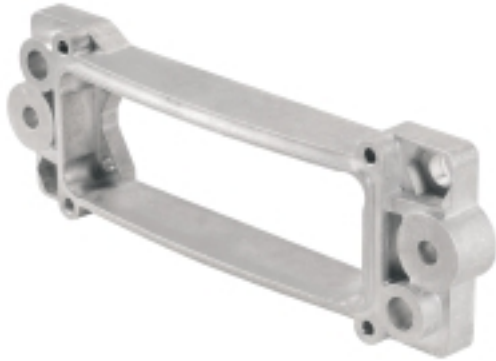

HDC IP68 24B HP FRAME**Weidmüller Interface GmbH & Co. KG**

Klingenbergstraße 26

D-32758 Detmold

Germany

www.weidmueller.com

The RockStar[®] HighPower housings are manufactured from high-strength die-cast aluminium and offer perfect protection against harsh environmental conditions thanks to continual optimisation. The multi-part housing gives users the opportunity to examine work processes down to the last step in the workflow.

General ordering data

Version	HDC enclosures, Size: 8, Protection degree: IP68, IP69K, IP68 (in plugged condition), , Clamping yoke connection, Standard
Order No.	1282820000
Type	HDC IP68 24B HP FRAME
GTIN (EAN)	4050118073010
Qty.	1 pc(s).