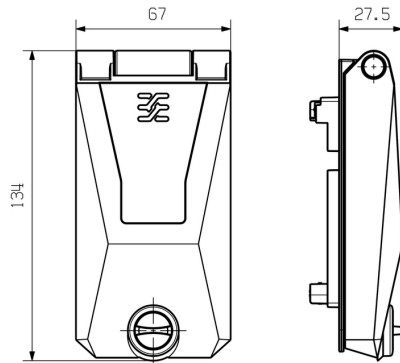

Dimensions and weights

Depth	27.5 mm	Depth (inches)	1.083 inch
Height	134 mm	Height (inches)	5.276 inch
Width	67 mm	Width (inches)	2.638 inch
Wall thickness, min.	1 mm	Wall thickness, max.	5 mm
Net weight	332 g		

IE-FC-SFP-KEY2

Weidmüller Interface GmbH & Co. KG
Klingenbergstraße 26
D-32758 Detmold
Germany

www.weidmueller.com

Drawings

Dimensioned drawing

Unit: mm

Installation cut-out

Unit: mm

Dimensioned drawing

Unit: in

Installation cut-out

Unit: in