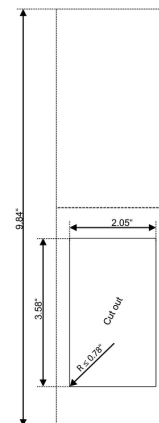

Dimensions and weights

Depth	27.5 mm	Depth (inches)	1.083 inch
Height	134 mm	Height (inches)	5.276 inch
Width	67 mm	Width (inches)	2.638 inch
Wall thickness, min.	1 mm	Wall thickness, max.	5 mm
Net weight	332 g		

IE-FC-SFP-KEY2

Weidmüller Interface GmbH & Co. KG
Klingenbergstraße 26
D-32758 Detmold
Germany

www.weidmueller.com

Drawings

Dimensioned drawing

Unit: mm

Installation cut-out

Unit: mm

Dimensioned drawing

Unit: in

Installation cut-out

Unit: in