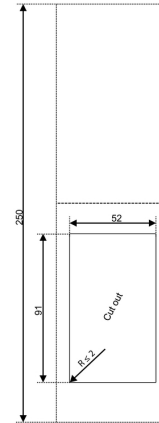

Dimensions and weights

Depth	27.5 mm	Depth (inches)	1.083 inch
Height	134 mm	Height (inches)	5.276 inch
Width	67 mm	Width (inches)	2.638 inch
Wall thickness, min.	1 mm	Wall thickness, max.	5 mm
Net weight	332 g		

IE-FC-SFP-KEY2

Weidmüller Interface GmbH & Co. KG
Klingenbergstraße 26
D-32758 Detmold
Germany

www.weidmueller.com

Drawings

Dimensioned drawing

Unit: mm

Installation cut-out

Unit: mm

Dimensioned drawing

Unit: in

Installation cut-out

Unit: in