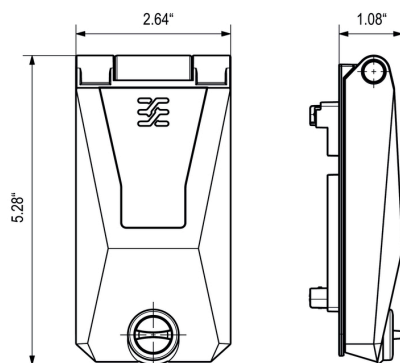

Dimensions and weights

Depth	27.5 mm	Depth (inches)	1.083 inch
Height	134 mm	Height (inches)	5.276 inch
Width	67 mm	Width (inches)	2.638 inch
Wall thickness, min.	1 mm	Wall thickness, max.	5 mm
Net weight	332 g		

IE-FC-SFP-KEY2

Weidmüller Interface GmbH & Co. KG
Klingenbergstraße 26
D-32758 Detmold
Germany

www.weidmueller.com

Drawings

Dimensioned drawing

Unit: mm

Installation cut-out

Unit: mm

Dimensioned drawing

Unit: in

Installation cut-out

Unit: in