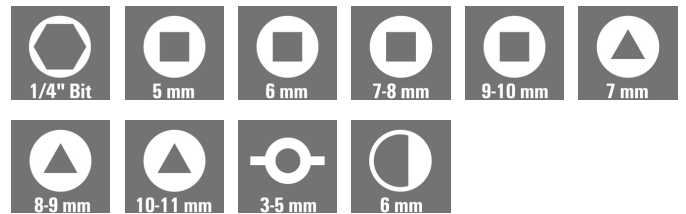

Crimped conductors are fixed in their respective wiring spaces by screws or a direct plug-in feature. Weidmüller can supply a wide range of tools for screwing.

General ordering data

Version	Univeral key
Order No.	1480180000
Type	CROSS-KEY-QUADRO
GTIN (EAN)	4050118288490
Qty.	1 Stück

Technische Daten

Dimensions and weights

Height	95 mm	Height (inches)	3.74 inch
Width	95 mm	Width (inches)	3.74 inch
Net weight	115 g		

Technical data

Description of article	Universal electrical cabinet key (mini)	Version	universal application
------------------------	---	---------	-----------------------