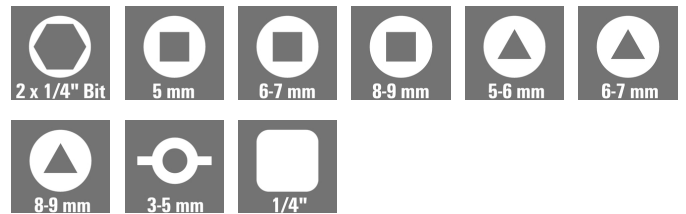

CROSS-KEY-DUO

Weidmüller Interface GmbH & Co. KG
Klingenbergstraße 26
D-32758 Detmold
Germany

www.weidmueller.com

Crimped conductors are fixed in their respective wiring spaces by screws or a direct plug-in feature. Weidmüller can supply a wide range of tools for screwing.

General ordering data

Version	Univeral key
Order No.	1480190000
Type	CROSS-KEY-DUO
GTIN (EAN)	4050118288377
Qty.	1 Stück