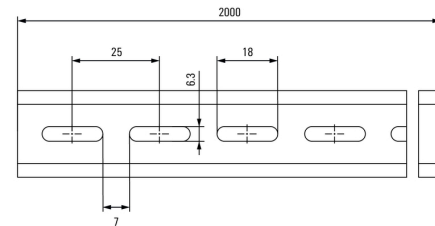

TS 35X15/6X18 2M/ST/ZN

Weidmüller Interfaces GmbH & Co. KG

Postfach 3030

32760 Detmold

Tel. +49 5231 14-0

Fax. +49 5231 14-2083

info@weidmueller.com

Drawings

Product image

Similar to illustration