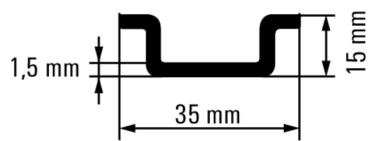

TS 35X15/6X18 2M/ST/ZN

Weidmüller Interfaces GmbH & Co. KG

Postfach 3030

32760 Detmold

Tel. +49 5231 14-0

Fax. +49 5231 14-2083

info@weidmueller.com

Drawings

Product image

Similar to illustration