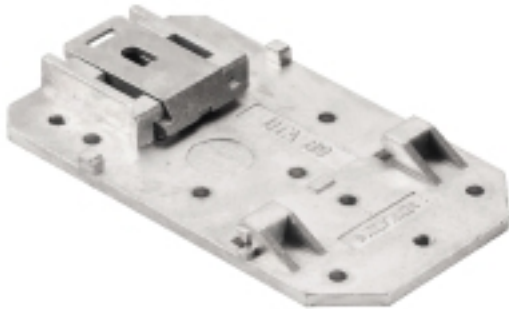

SAI-TS35 MF**Weidmüller Interface GmbH & Co. KG**

Klingenbergstraße 26

D-32758 Detmold

Germany

www.weidmueller.com

Passive M12 distributors are available in all conceivable forms and configurations. Furthermore, a number of special versions, e.g. SAI distributors for EX zones or the ergonomic M8, are available only from Weidmüller. These innovative products are backed up by numerous proprietary rights.

General ordering data

Order No.	1917400000
Type	SAI-TS35 MF
GTIN (EAN)	4032248551330
Qty.	1 pc(s).

SAI-TS35 MF

Weidmüller Interface GmbH & Co. KG
 Klingenbergstraße 26
 D-32758 Detmold
 Germany

www.weidmueller.com