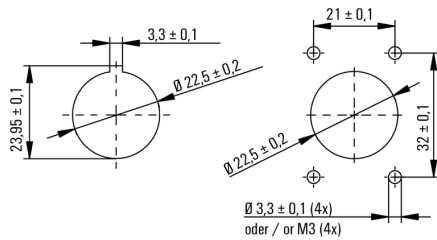

IE-BS-V04P-LCD-MM-C

Weidmüller Interfaces GmbH & Co. KG

Postfach 3030

32760 Detmold

Tel. +49 5231 14-0

Fax. +49 5231 14-2083

info@weidmueller.com

www.weidmueller.com

Zeichnungen

Installation cut-out

Mounting cut-out: 1. With central screw connection / 2. For mounting with four M3 screws