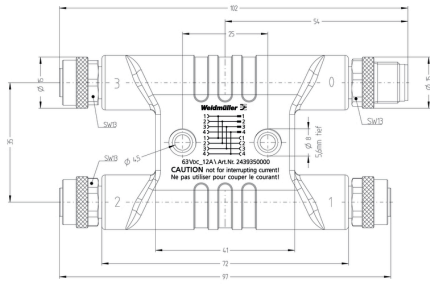

Technical data customisable plug-in connectors

Cable glands	M 12	Coding	T
Contact surface	Gold-plated	Housing main material	TPU
Insulation strength	≥ 100 MΩ	Number of poles	4
Pollution severity	3	Protection degree	IP67
Rated current	12 A	Rated voltage	63 V DC
Shield connection	No	Temperature range of housing	-30...+90 °C

Engineering Data	CAD data – STEP
Catalogues	Catalogues in PDF-format
Brochures	FL FIELDWIRING EN

SAI-H4-M12-T

Weidmüller Interface GmbH & Co. KG
 Klingenbergstraße 26
 D-32758 Detmold
 Germany

www.weidmueller.com

Drawings

Drawing

Connection diagram