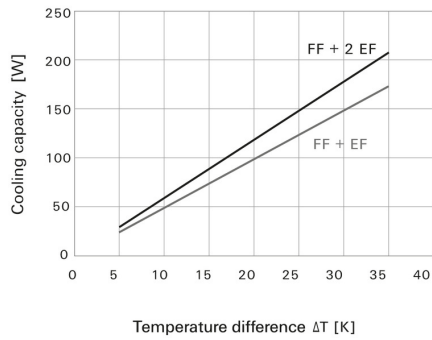

FF 11 54/230V GY

Weidmüller Interface GmbH & Co. KG
Klingenbergstraße 26
D-32758 Detmold
Germany

www.weidmueller.com

Zeichnungen

Graph