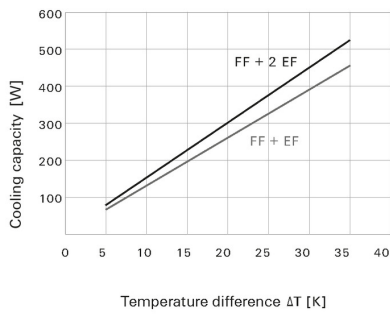

FF 22 55/230V GY

Weidmüller Interface GmbH & Co. KG
Klingenbergstraße 26
D-32758 Detmold
Germany

www.weidmueller.com

Zeichnungen

Graph