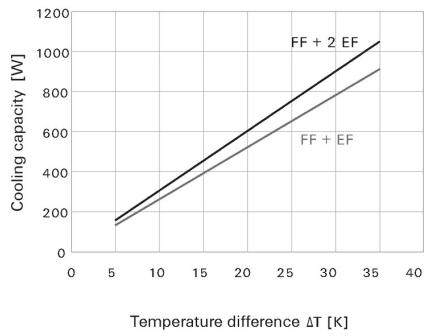

FF 32 54/230V GY

Weidmüller Interface GmbH & Co. KG
Klingenbergstraße 26
D-32758 Detmold
Germany

www.weidmueller.com

Zeichnungen

Graph