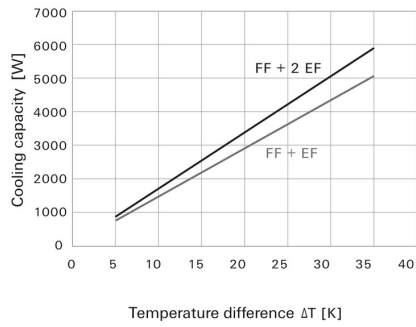

FF 66 54/230V GY

Weidmüller Interface GmbH & Co. KG
Klingenbergstraße 26
D-32758 Detmold
Germany

www.weidmueller.com

Zeichnungen

Graph