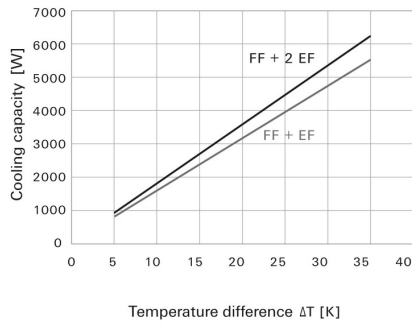

FF 66 55/230V GY

Weidmüller Interfaces GmbH & Co. KG

Postfach 3030

32760 Detmold

Tel. +49 5231 14-0

Fax. +49 5231 14-2083

info@weidmueller.com

Zeichnungen

Graph