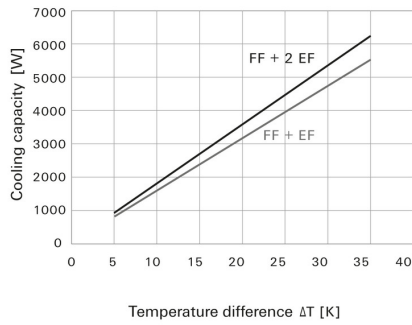

FF 66 55/230V BK

Weidmüller Interfaces GmbH & Co. KG

Postfach 3030

32760 Detmold

Tel. +49 5231 14-0

Fax. +49 5231 14-2083

info@weidmueller.com

Zeichnungen

Graph