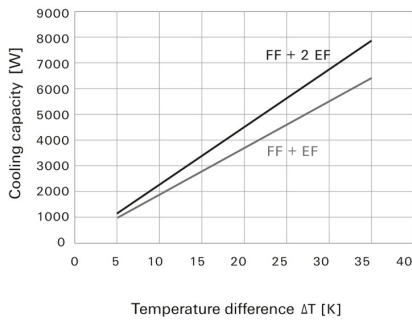

FF 67 55/230V GY

Weidmüller Interfaces GmbH & Co. KG

Postfach 3030

32760 Detmold

Tel. +49 5231 14-0

Fax. +49 5231 14-2083

info@weidmueller.com

Zeichnungen

Graph