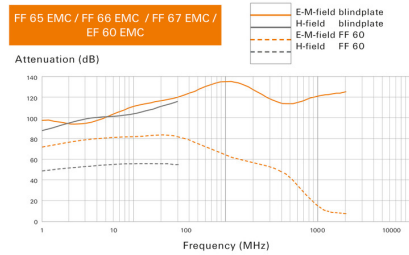

FF-EMC 65 55/230V GY

Weidmüller Interface GmbH & Co. KG
Klingenbergstraße 26
D-32758 Detmold
Germany

www.weidmueller.com

Zeichnungen

Graph

Shielding effectiveness measurements