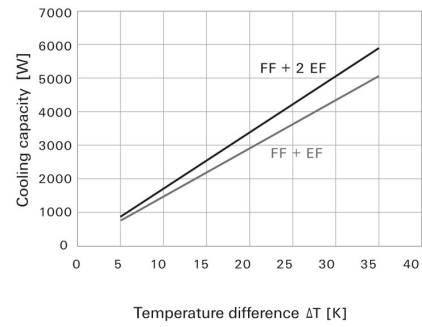

FF-EMC 66 54/230V BK

Weidmüller Interface GmbH & Co. KG
 Klingenbergstraße 26
 D-32758 Detmold
 Germany

www.weidmueller.com

Zeichnungen

Graph

Shielding effectiveness measurements

Graph

Graph