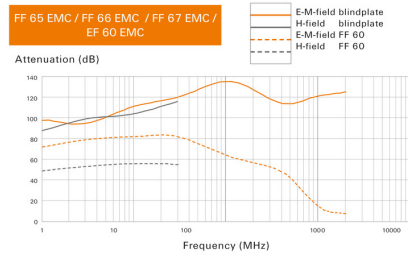

FF-EMC 66 54/230V BK

Weidmüller Interface GmbH & Co. KG
 Klingenbergstraße 26
 D-32758 Detmold
 Germany

www.weidmueller.com

Zeichnungen

Graph

Shielding effectiveness measurements

Graph

Graph