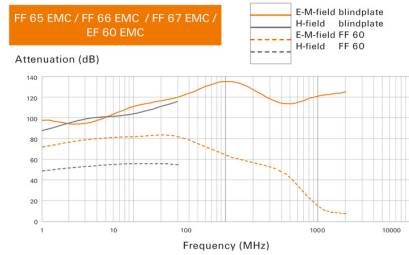

FF-EMC 67 55/230V BK

Weidmüller Interface GmbH & Co. KG
Klingenbergstraße 26
D-32758 Detmold
Germany

www.weidmueller.com

Zeichnungen

Graph

Shielding effectiveness measurements