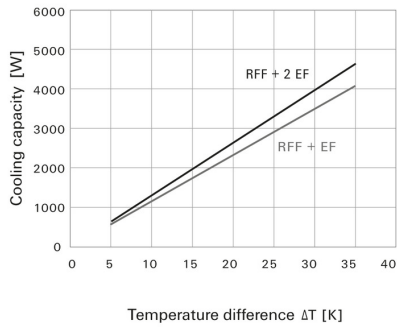

RFF 607 54/230V GY

Weidmüller Interface GmbH & Co. KG
Klingenbergstraße 26
D-32758 Detmold
Germany

www.weidmueller.com

Zeichnungen

Graph