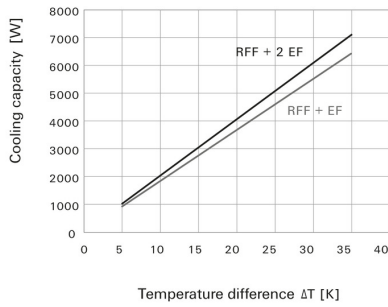

RFF 610 54/230V GY

Weidmüller Interfaces GmbH & Co. KG

Postfach 3030

32760 Detmold

Tel. +49 5231 14-0

Fax. +49 5231 14-2083

info@weidmueller.com

Zeichnungen

Graph