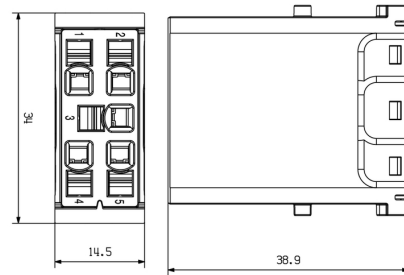

HDC MHE 5 MP

Weidmüller Interface GmbH & Co. KG
Klingenbergstraße 26
D-32758 Detmold
Germany

www.weidmueller.com

Zeichnungen

Product image