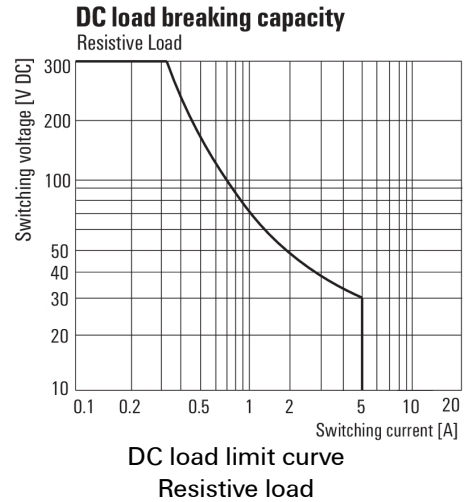

DRM570110

Weidmüller Interface GmbH & Co. KG
Klingenbergstraße 26
D-32758 Detmold
Germany

www.weidmueller.com

Zeichnungen

Wiring diagram

Graph

Graph

Graph

Dimensional drawing