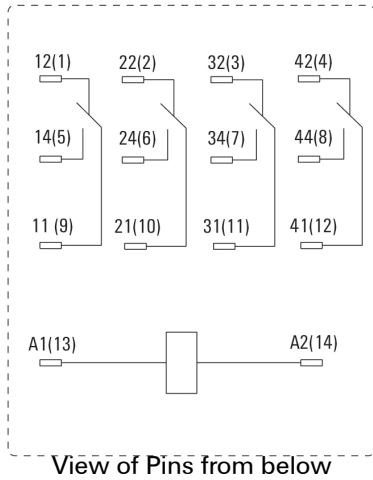

DRM570110

Weidmüller Interface GmbH & Co. KG
Klingenbergstraße 26
D-32758 Detmold
Germany

www.weidmueller.com

Zeichnungen

Wiring diagram