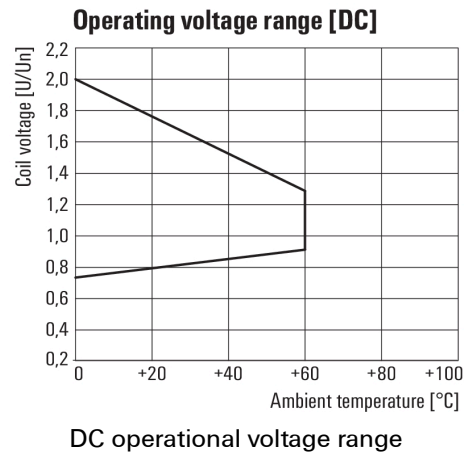

DRM570110

Weidmüller Interface GmbH & Co. KG
Klingenbergstraße 26
D-32758 Detmold
Germany

www.weidmueller.com

Zeichnungen

Wiring diagram

Graph

Graph

Graph

Dimensional drawing