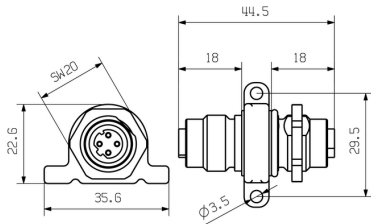

Technical data customisable plug-in connectors

Category	Cat.5 (ISO/IEC 11801)	Housing main material	Polyamide, Brass, nickel-plated
Protection degree	IP67		

General Info

Connection 1	M12	Connection 2	M12
Description of article	Coupling	Configuration	M12 socket to M12 socket
Housing main material	Polyamide, Brass, nickel-plated	Category	Cat.5 (ISO/IEC 11801)
Connection thread	M12	Shielding	360° shield contact
Protection degree	IP67		

IE-M12-COUP

Weidmüller Interface GmbH & Co. KG
Klingenbergstraße 26
D-32758 Detmold
Germany

www.weidmueller.com

Zeichnungen

Dimensioned drawing

Dimensioned drawing